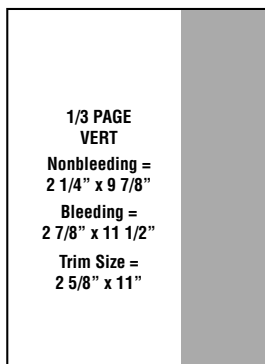

THE COVENANT
COMPANION

Advertising Specifications

Available Color Spaces:

CMYK* and grayscale

Preferred File Formats:

TIFF, PDF

Supported File Formats:

Adobe InDesign, Adobe Illustrator, Adobe Photoshop, QuarkXpress