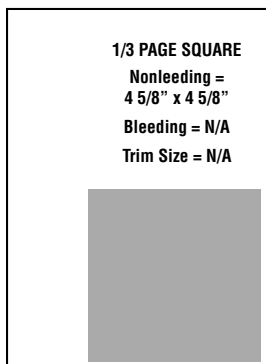

THE COVENANT
COMPANION

Advertising Specifications

Available Color Spaces:

CMYK* and grayscale

Preferred File Formats:

TIFF, PDF

Supported File Formats:

Adobe InDesign, Adobe Illustrator, Adobe Photoshop, QuarkXpress