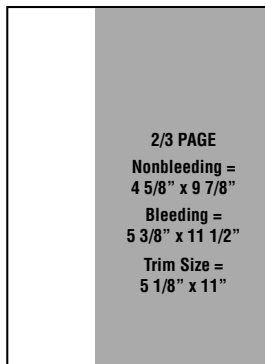

THE COVENANT
COMPANION

Advertising Specifications

Available Color Spaces:

CMYK* and grayscale

Preferred File Formats:

TIFF, PDF

Supported File Formats:

Adobe InDesign, Adobe Illustrator, Adobe Photoshop, QuarkXpress