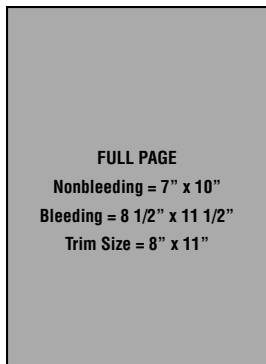

THE COVENANT
COMPANION

Advertising Specifications

Available Color Spaces:

CMYK* and grayscale

Preferred File Formats:

TIFF, PDF

Supported File Formats:

Adobe InDesign, Adobe Illustrator, Adobe Photoshop, QuarkXpress