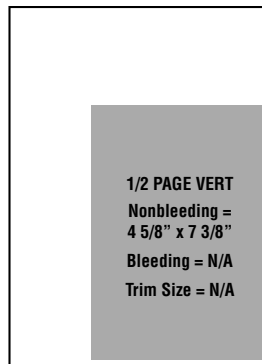

THE COVENANT
COMPANION

Advertising Specifications

Available Color Spaces:

CMYK* and grayscale

Preferred File Formats:

TIFF, PDF

Supported File Formats:

Adobe InDesign, Adobe Illustrator, Adobe Photoshop, QuarkXpress