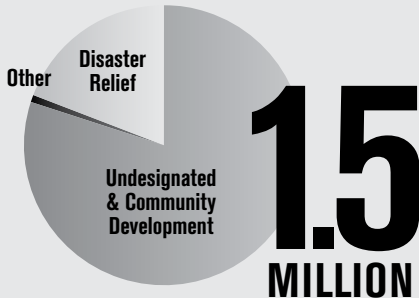

Because of You, CWR Is Growing

2,120

The total number of churches and individual donors contributing to CWR projects in 2013.

More than $1.5 million was donated to CWR in 2013.