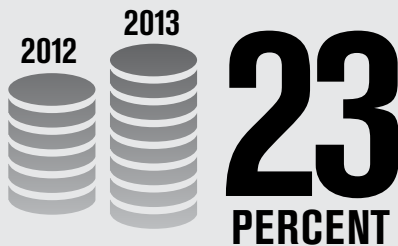

Increase in undesignated and project giving in 2013, totaling more than $230,000 in additional funding.

For more information, or to give to CWR projects, visit our website today at CovChurch.org/cwr.